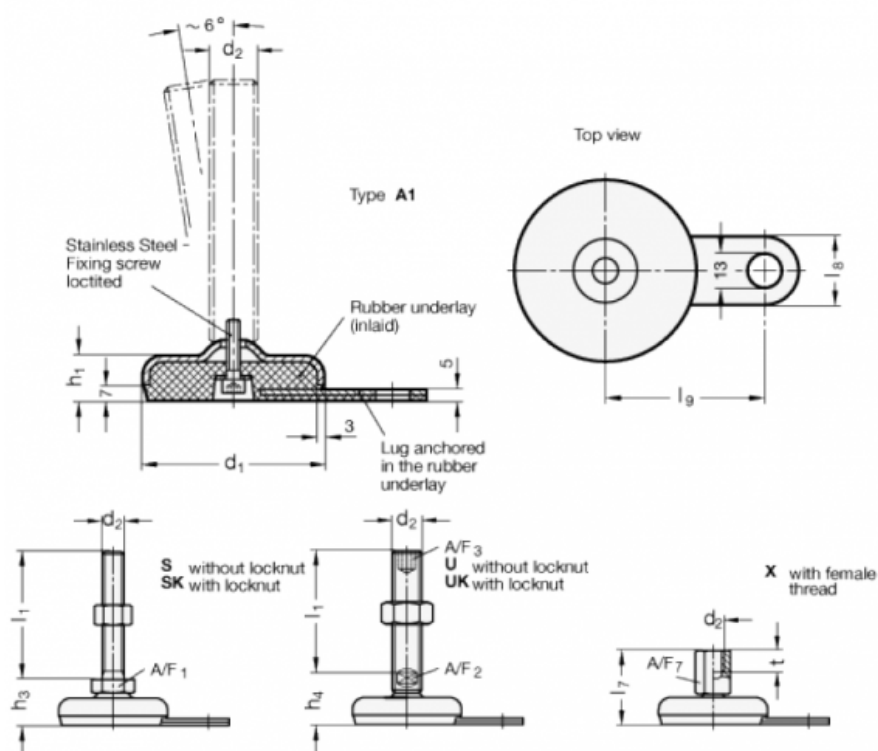

Article number: 203250M863A1SK

Description: E+G levelling foot
GN 32-50-M8-63-A1-SK

Note: SK With nut, External hexagon at the bottom

Measures

A/F1	= 17
d1	= 50
d2	= M8
h1	= 18
h3	= 26
l1	= 63
l8	= 25
l9	= 45